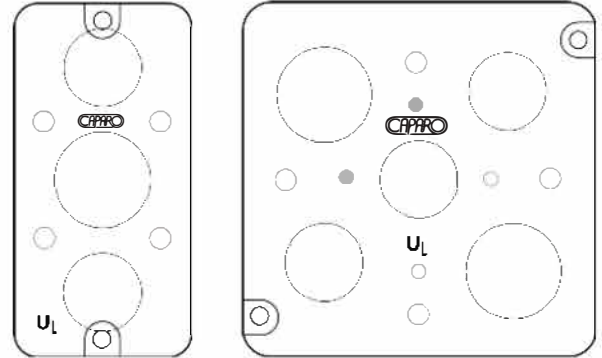

PRODUCT FEATURES

- Manufactured from controlled grade pre-coated galvanized steel strip.
- Supplied without terminal brass & screws unless ordered.
- Thickness from 1.2mm to 1.6mm.
- In compliance with the latest UL version.

PRODUCT LIST

Description	Part Number	Nominal Size	Knockout Configuration	Lugs
35mm Deep Utility Box	CT606UB35	4"x2" x 1.2mm	6 knockouts of 20mm 5 knockouts of 25mm	1 Fixed
35mm Deep Utility Box	CT607UB35	4"x4" x 1.2mm	6 knockouts of 20mm 5 knockouts of 25mm	1 Fixed
47mm Deep Utility Box	CT606UB47	4"x2" x 1.2mm	7 knockouts of 20mm 6 knockouts of 25mm	1 Fixed
47mm Deep Utility Box	CT607UB47	4"x4" x 1.2mm	7 knockouts of 20mm	1 Fixed
Octagonal Box	CT608OB4	4" x 1.2mm	4 knockouts of 20mm 4 knockouts of 25mm	1 Fixed